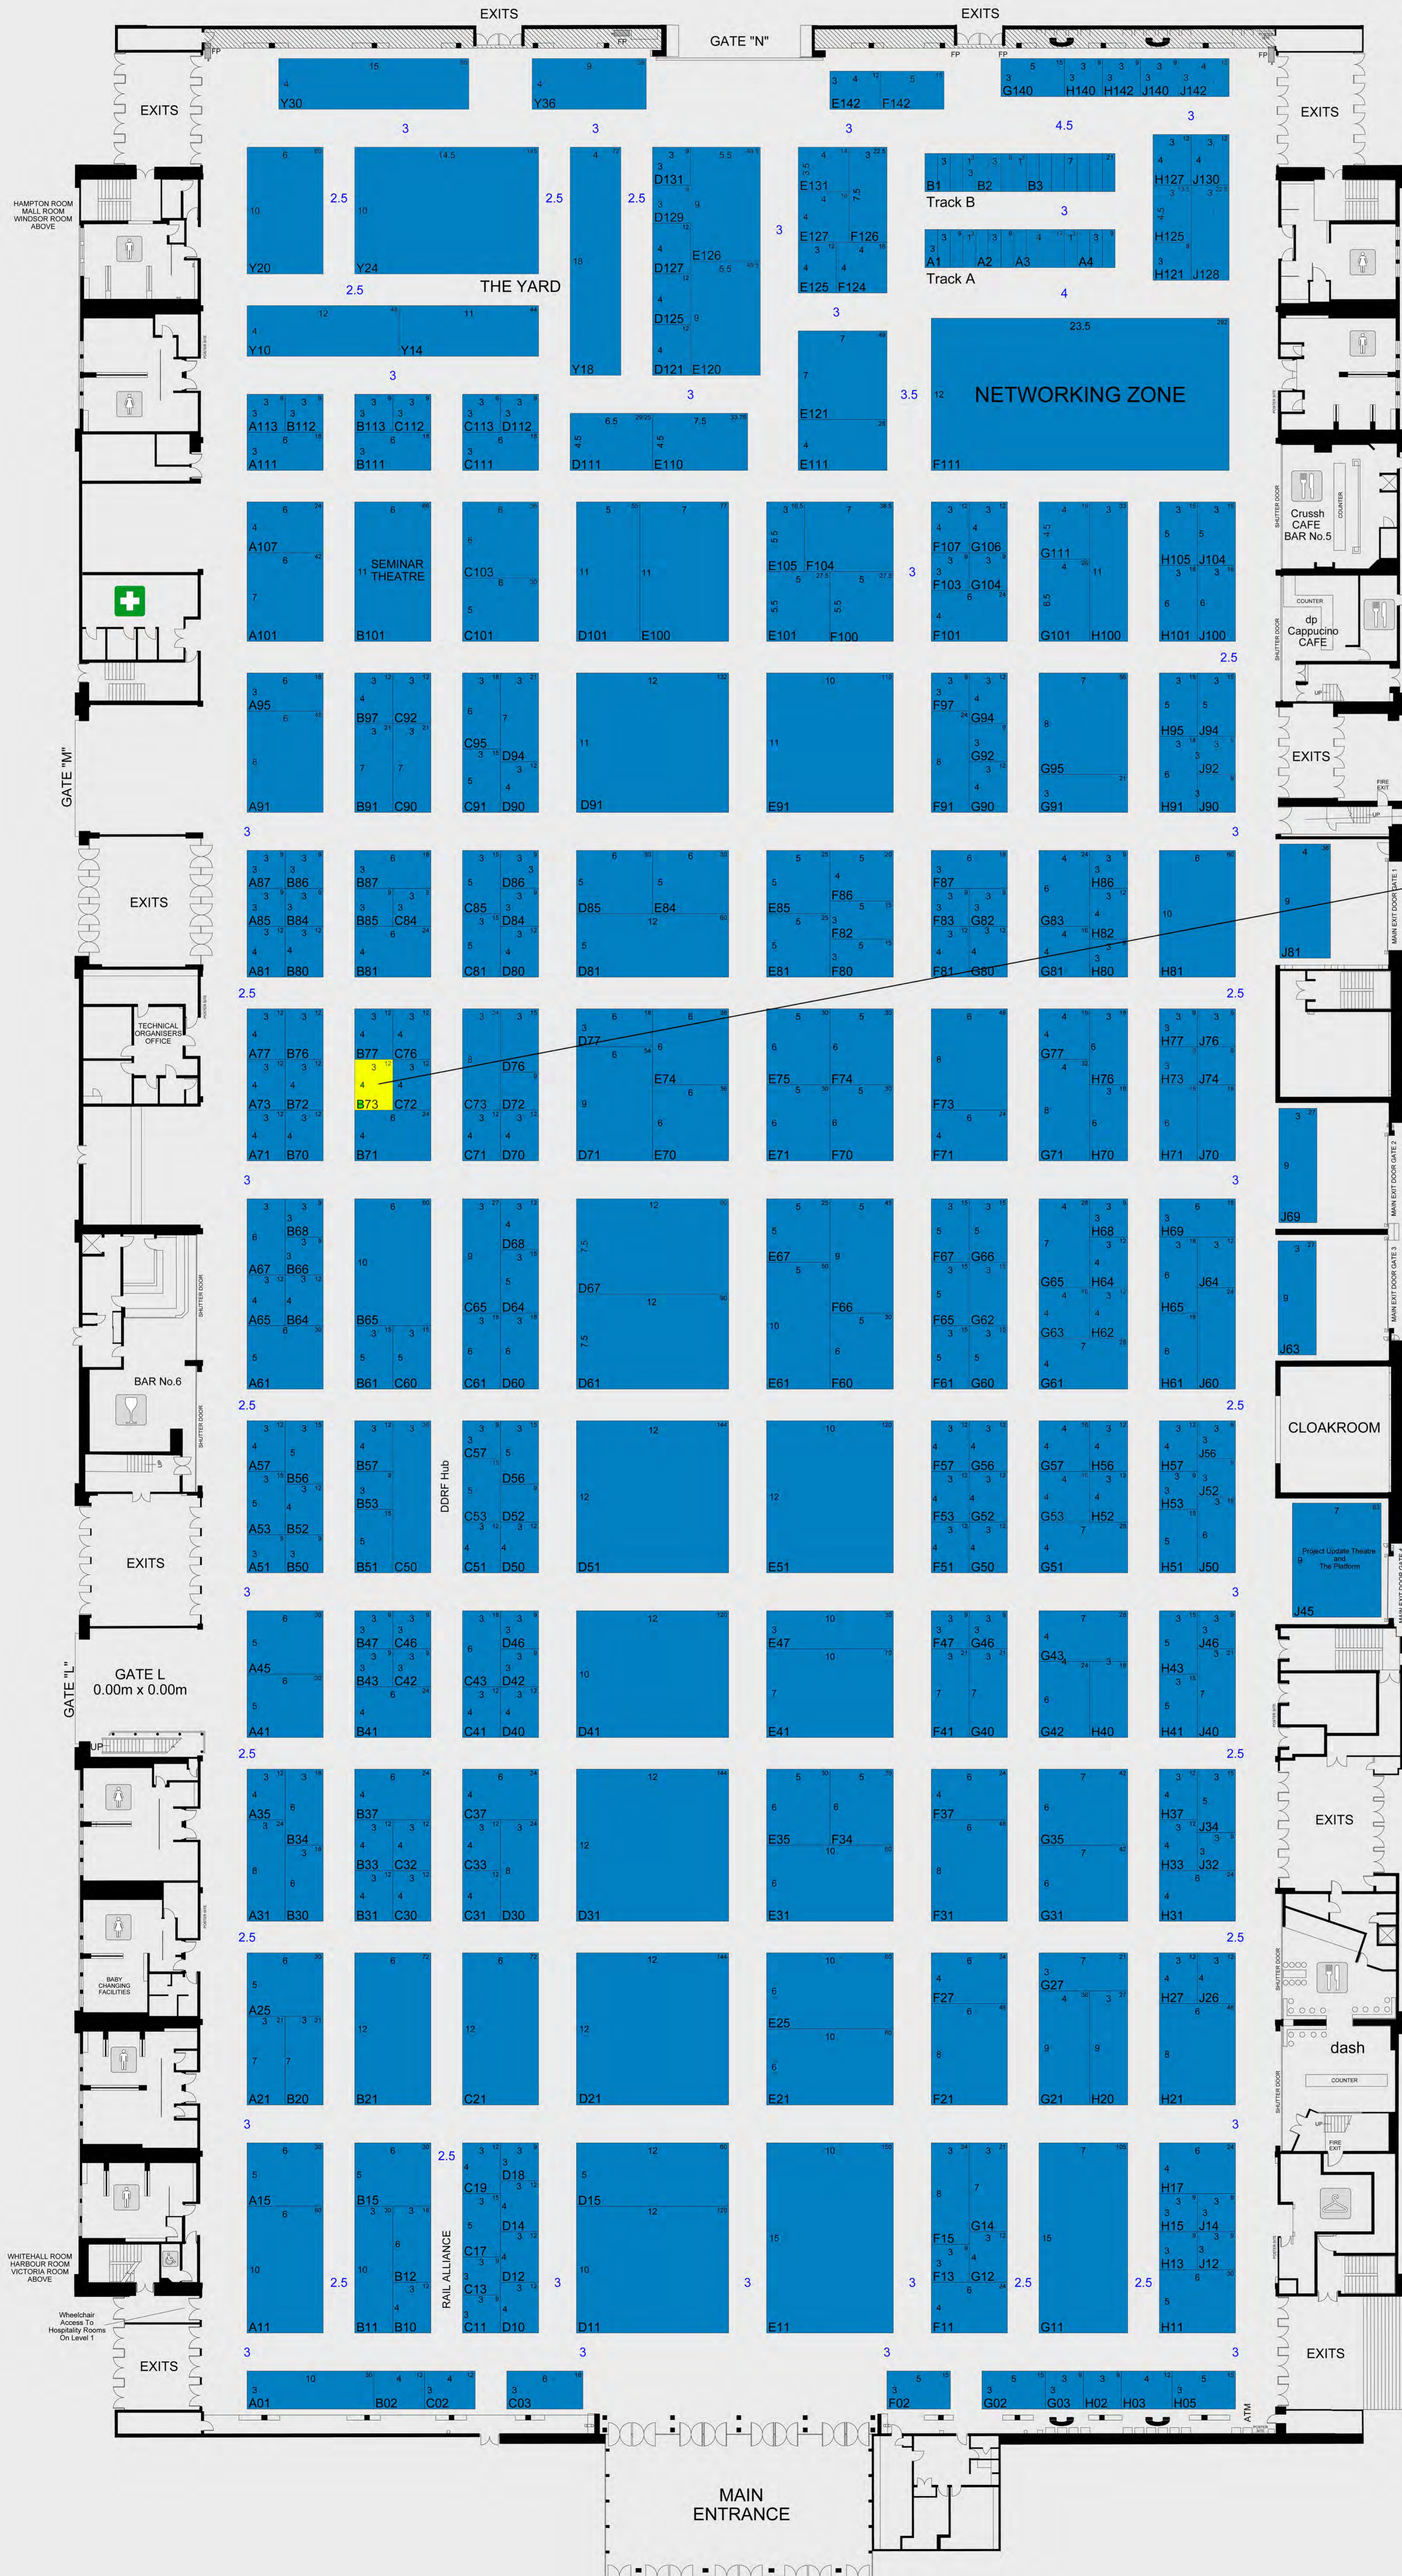

RAIL EXPO '13

30 April - 02 May 2013
Earls Court 2, London

PO DEVICES
POWER DEVELOPMENT

You will find us here at Stand No: B73