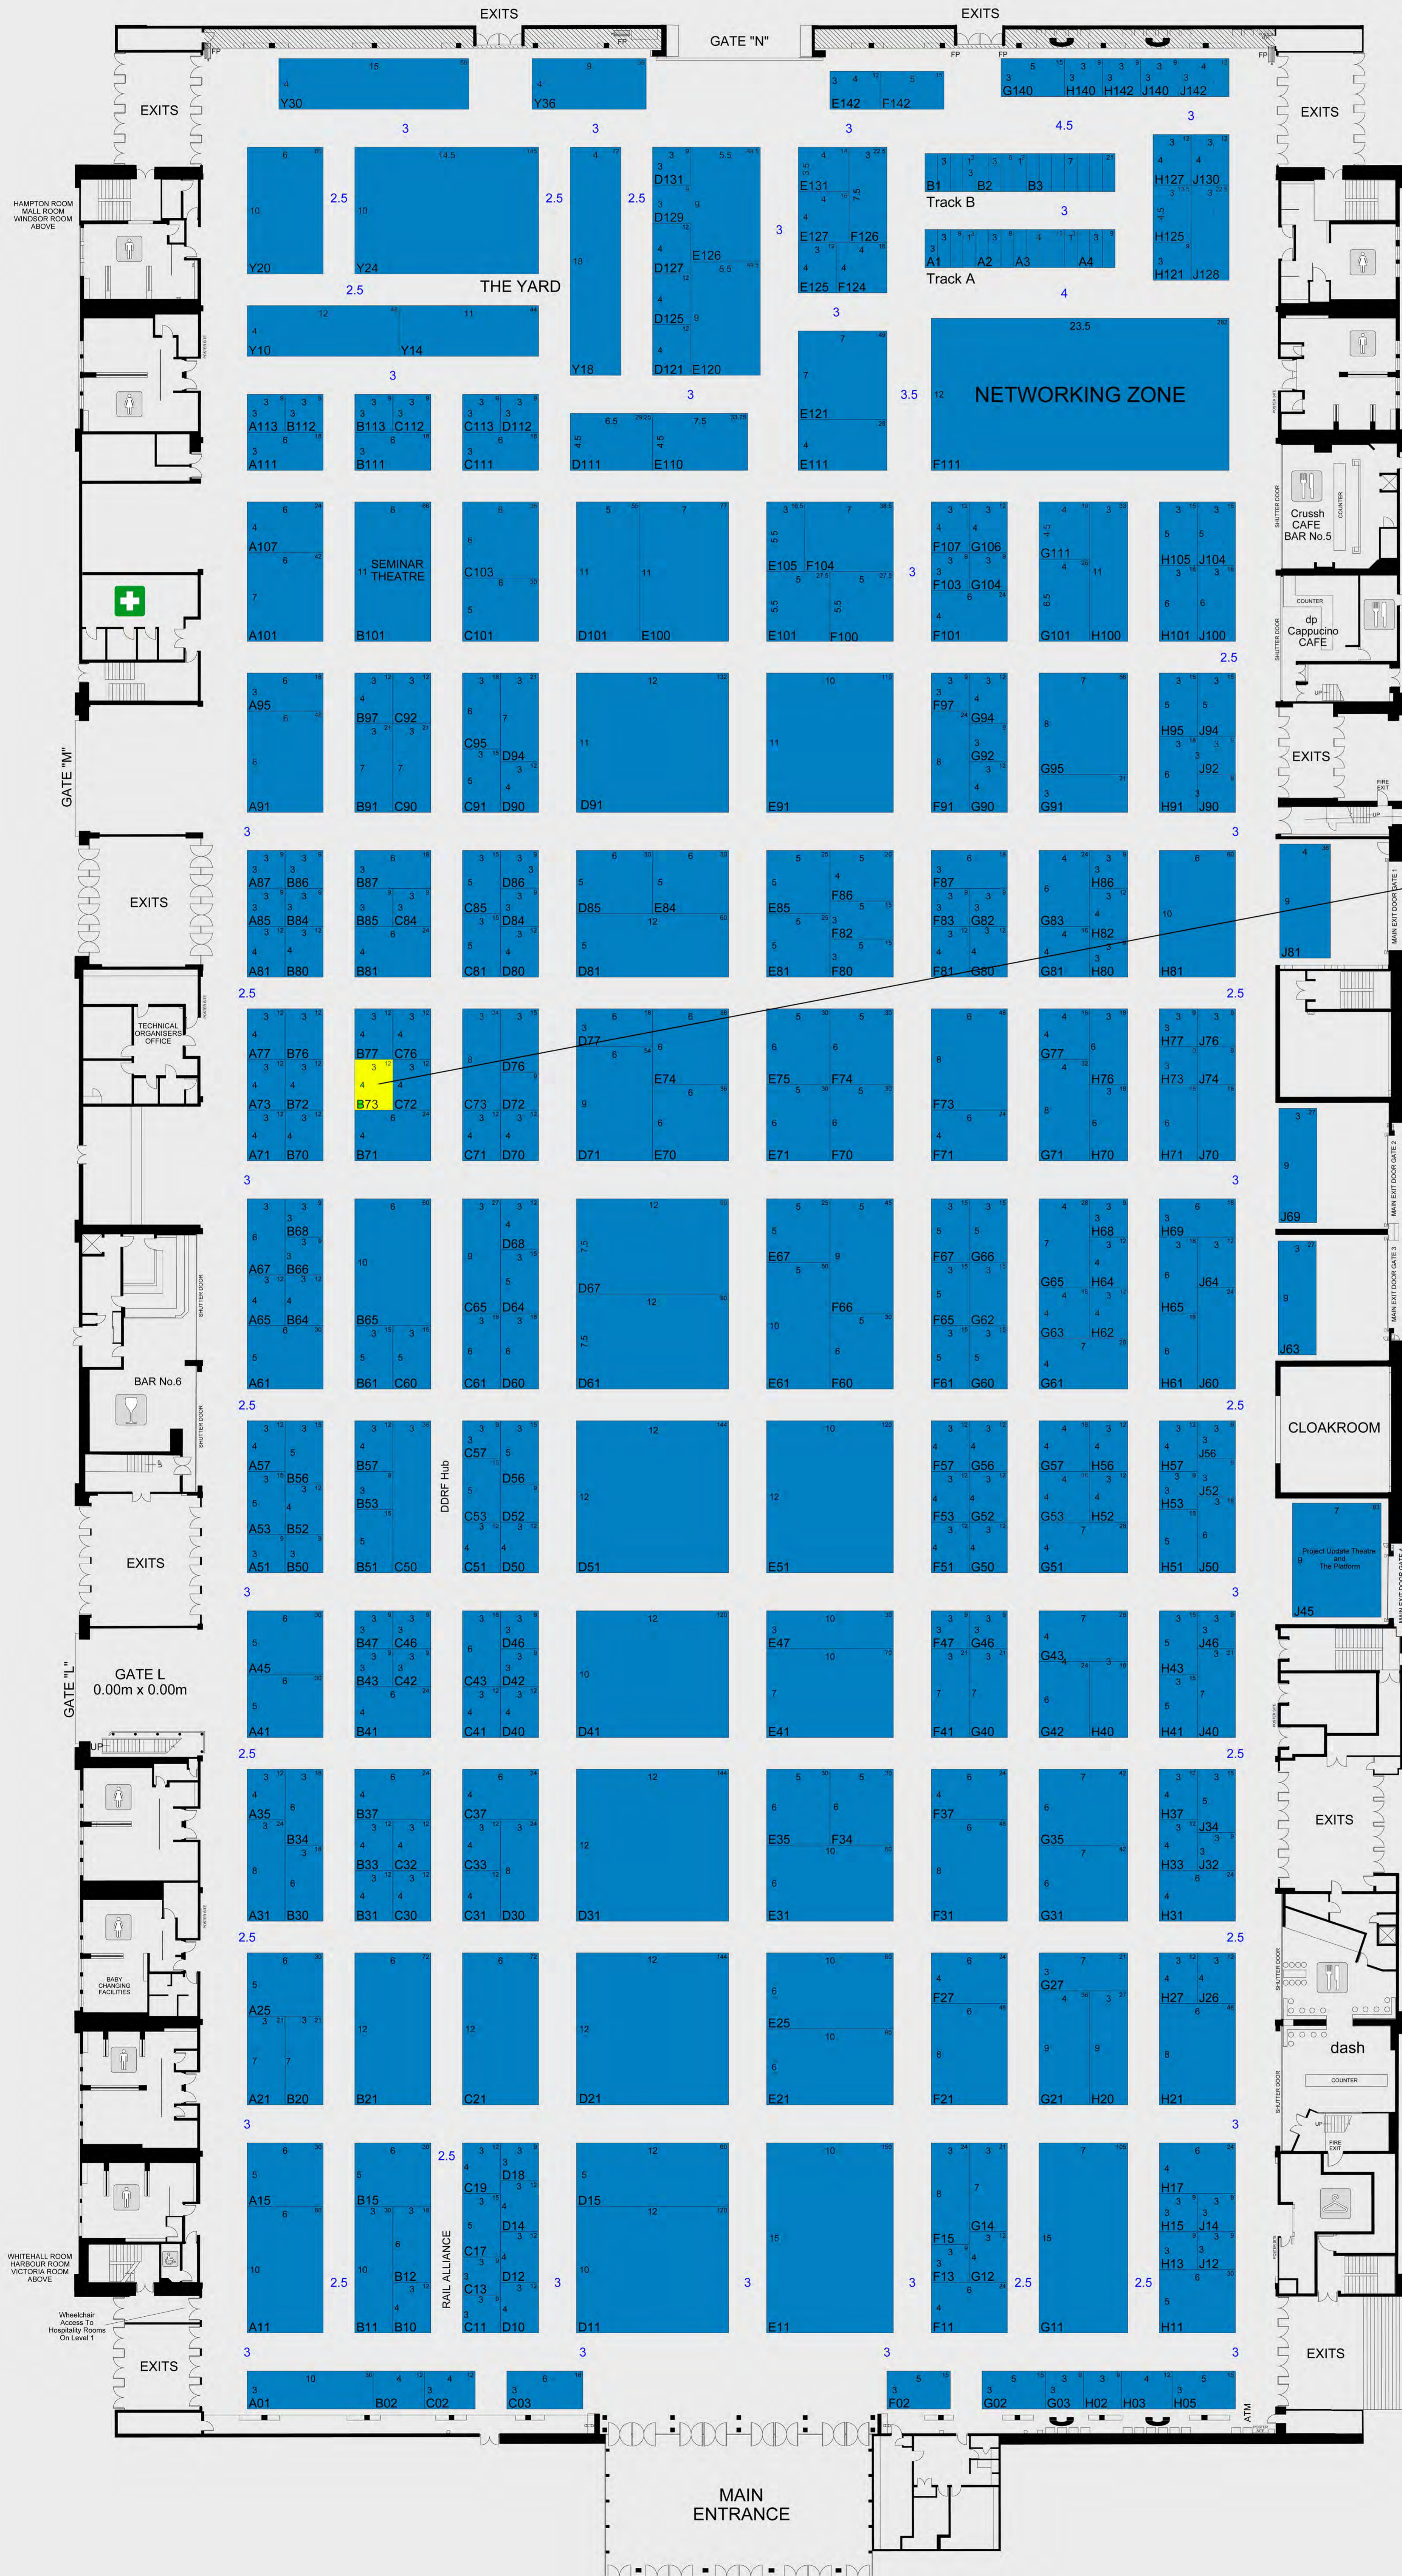

# RAIL EXPO '13

30 April - 02 May 2013  
Earls Court 2, London

**PO DEVICES**  
POWER DEVELOPMENT

You will find us here at Stand No: B73